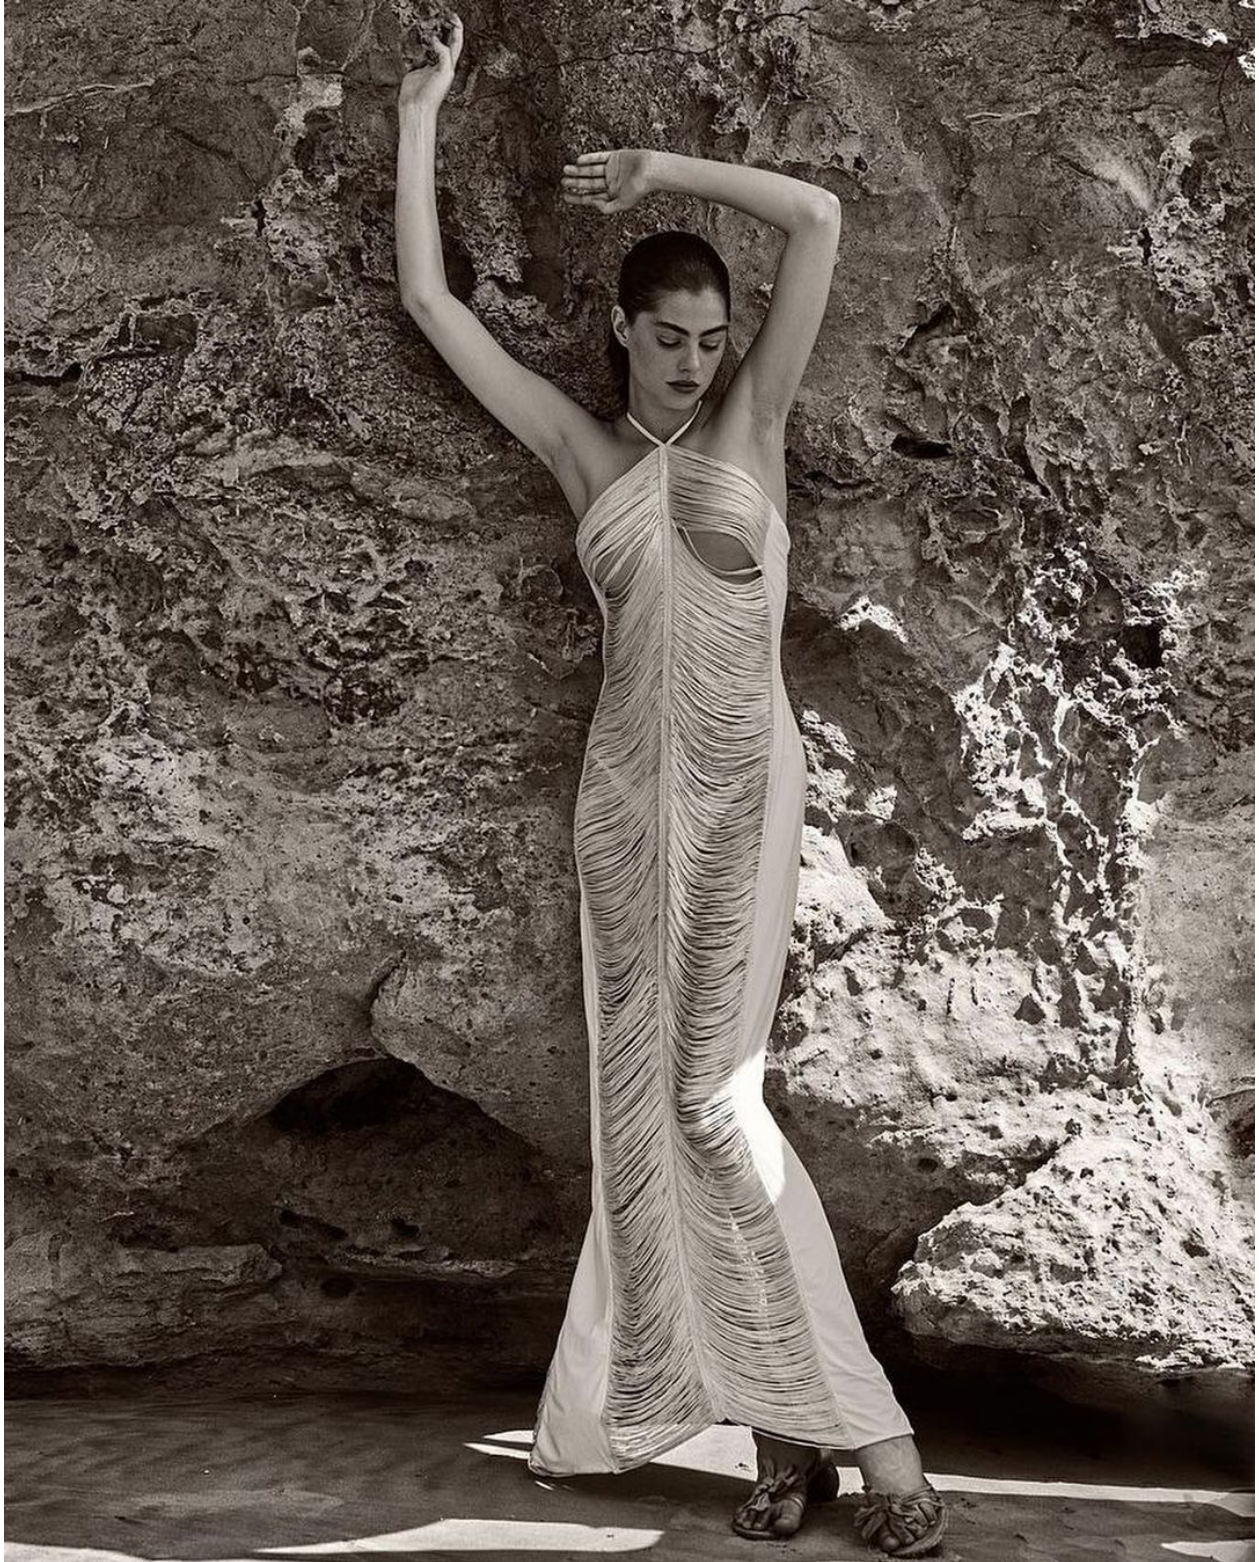

MANUELA SILVA

height 177 cm · bust 85 cm · cup B · waist 65 cm · hips 90 cm · dress 36
shoes size 39.5 · hair brown · eyes brown